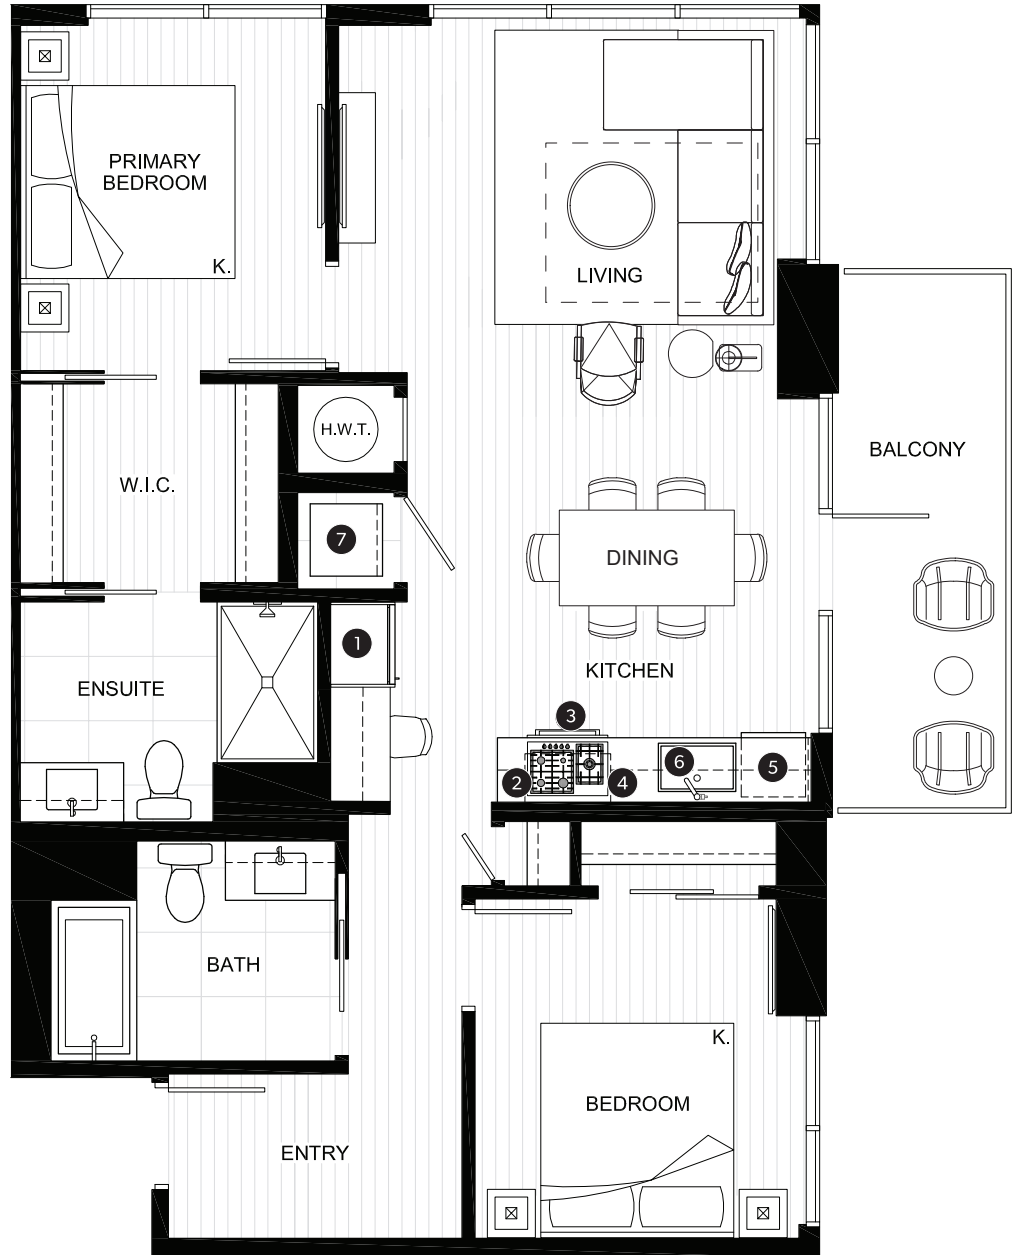

TWO BEDROOM SUITE

INDOOR AREA 960 SQ FT	OUTDOOR AREA 85 SQ FT
TOTAL AREA 1,045 SQ FT	

FEATURE LIST:

1. 22" Fulgor Milano Integrated Fridge
2. 24" Fulgor Milano Gas Cooktop
3. 24" Fulgor Milano Electric Oven
4. 24" Frigidaire Microwave + Hoodfan
5. Fulgor Milano Integrated Dishwasher
6. Sink Disposal
7. Samsung Full Size Washer and Dryer

The developer reserves the right to make minor modifications to suite and furniture layout, specifications and floor plans should they be necessary to maintain the high standards of this community. Square footage are based on preliminary measurements and are approximate. E & O.E.