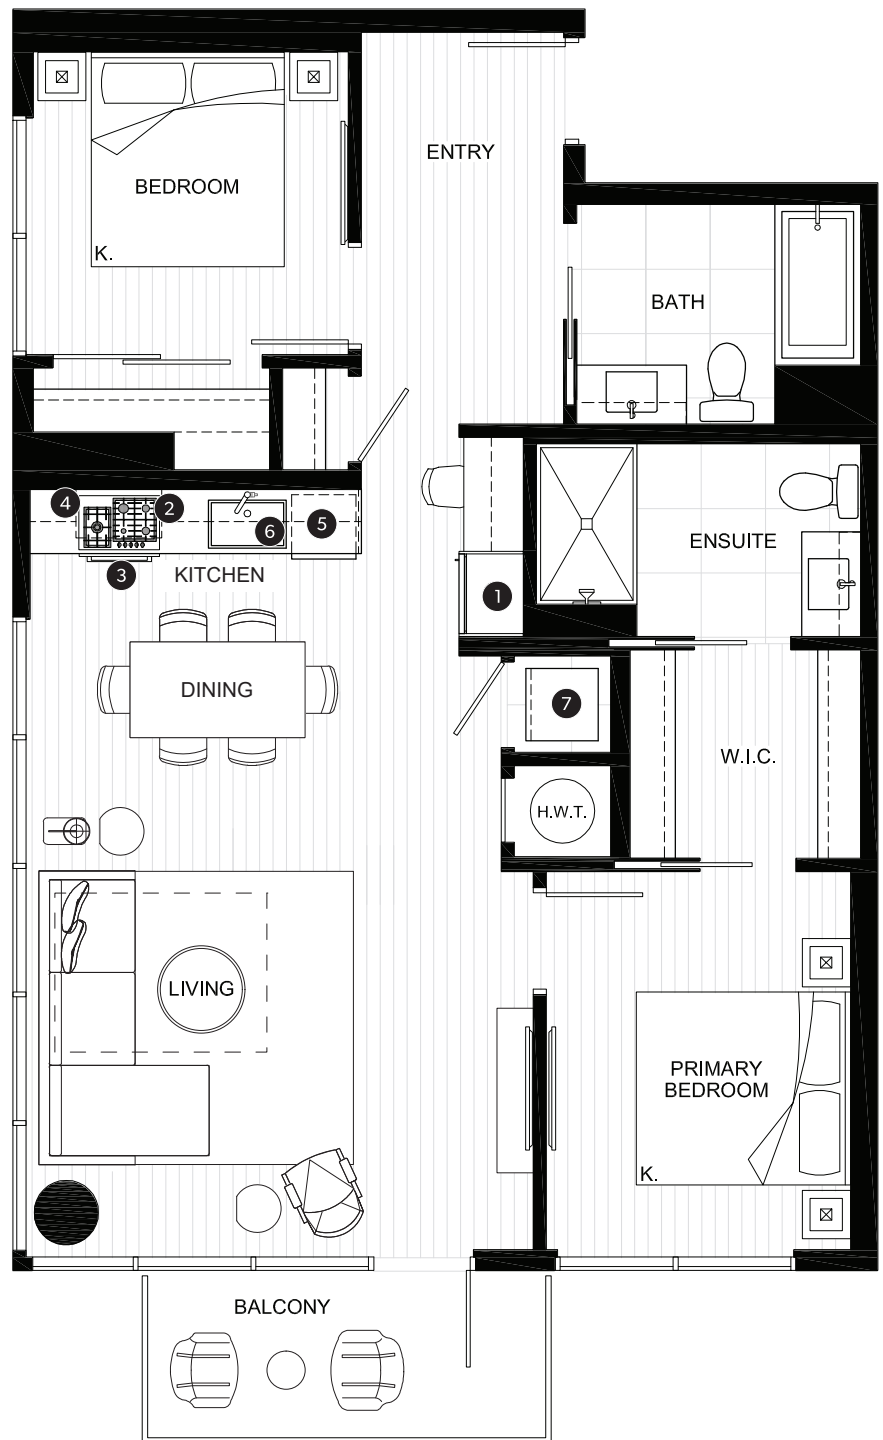

## TWO BEDROOM SUITE

INDOOR AREA <b>1,043 SQ FT</b>	OUTDOOR AREA <b>0-75 SQ FT</b>
TOTAL AREA <b>1,043-1,118 SQ FT</b>	

### FEATURE LIST:

1. 22" Fulgor Milano Integrated Fridge
2. 24" Fulgor Milano Gas Cooktop
3. 24" Fulgor Milano Electric Oven
4. 24" Frigidaire Microwave + Hoodfan
5. Fulgor Milano Integrated Dishwasher
6. Sink Disposal
7. Samsung Full Size Washer and Dryer

## TWO BEDROOM SUITE

INDOOR AREA <b>989 SQ FT</b>	OUTDOOR AREA <b>60 SQ FT</b>
TOTAL AREA <b>1,049 SQ FT</b>	