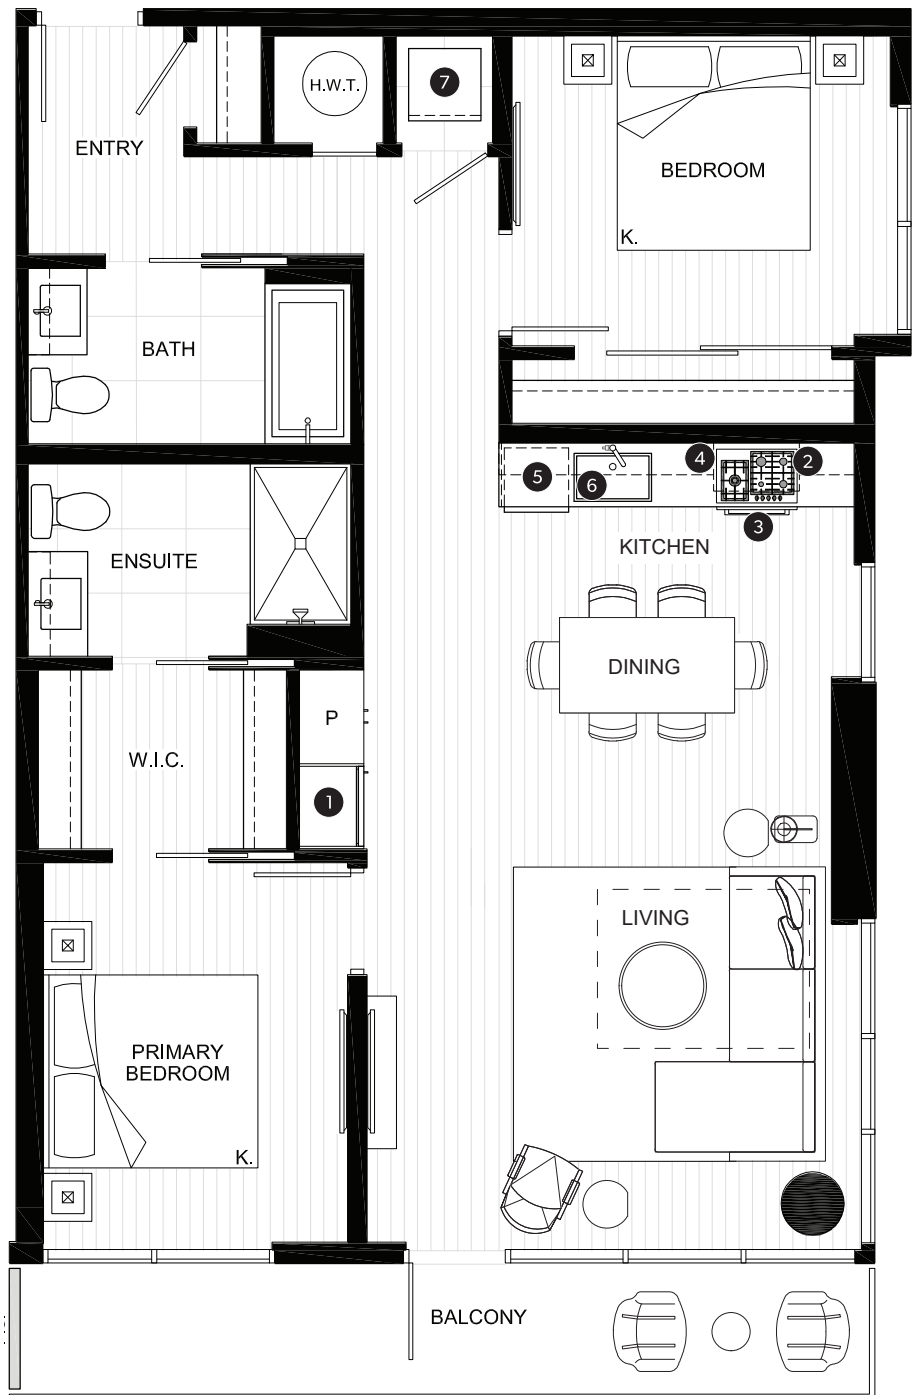

### FEATURE LIST:

1. 22" Fulgor Milano Integrated Fridge
2. 24" Fulgor Milano Gas Cooktop
3. 24" Fulgor Milano Electric Oven
4. 24" Frigidaire Microwave + Hoodfan
5. Fulgor Milano Integrated Dishwasher
6. Sink Disposal
7. Samsung Full Size Washer and Dryer

## TWO BEDROOM SUITE

INDOOR AREA <b>989 SQ FT</b>	OUTDOOR AREA <b>60 SQ FT</b>
TOTAL AREA <b>1,049 SQ FT</b>	

## TWO BEDROOM SUITE

INDOOR AREA <b>1,043 SQ FT</b>	OUTDOOR AREA <b>105 SQ FT</b>
TOTAL AREA <b>1,148 SQ FT</b>	