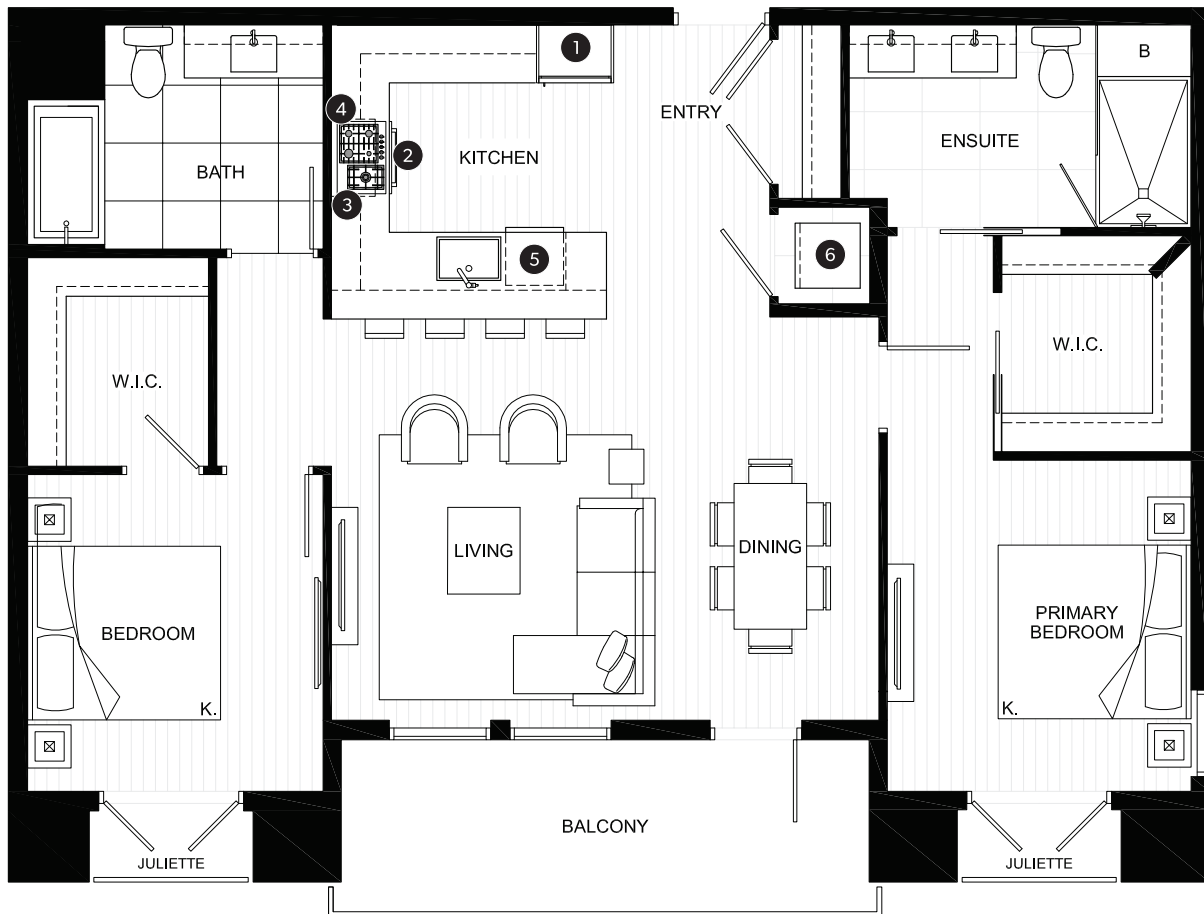

TWO BEDROOM SUITE

INDOOR AREA 990 SQ FT	OUTDOOR AREA 70-165 SQ FT
TOTAL AREA 1,060-1,155 SQ FT	

FEATURE LIST:

1. 30" Fulgor Milano Fridge
2. 30" Fulgor Milano Wall Oven
3. 30" Fulgor Milano Gas Cooktop
4. 30" Frigidaire Microhood Combo
5. 24" Fulgor Milano Dishwasher
6. High-Efficiency Full Size Washer and Dryer

TWO BEDROOM SUITE

INDOOR AREA 985-990 SQ FT	OUTDOOR AREA 70-220 SQ FT
TOTAL AREA 1,055-1,210 SQ FT	

FEATURE LIST:

1. 30" Fulgor Milano Fridge
2. 30" Fulgor Milano Wall Oven
3. 30" Fulgor Milano Gas Cooktop
4. 30" Frigidaire Microhood Combo
5. 24" Fulgor Milano Dishwasher
6. High-Efficiency Full Size Washer and Dryer

TWO BEDROOM SUITE

INDOOR AREA 1,020-1,100 SQ FT	OUTDOOR AREA 90 SQ FT
TOTAL AREA 1,110-1,190 SQ FT	

FEATURE LIST:

1. 30" Fulgor Milano Fridge
2. 30" Fulgor Milano Wall Oven
3. 30" Fulgor Milano Gas Cooktop
4. 30" Frigidaire Microhood Combo
5. 24" Fulgor Milano Dishwasher
6. High-Efficiency Full Size Washer and Dryer

TWO BEDROOM SUITE

INDOOR AREA 990-1,030 SQ FT	OUTDOOR AREA 70-220 SQ FT
TOTAL AREA 1,060-1,250 SQ FT	

FEATURE LIST:

1. 30" Fulgor Milano Fridge
2. 30" Fulgor Milano Wall Oven
3. 30" Fulgor Milano Gas Cooktop
4. 30" Frigidaire Microhood Combo
5. 24" Fulgor Milano Dishwasher
6. High-Efficiency Full Size Washer and Dryer