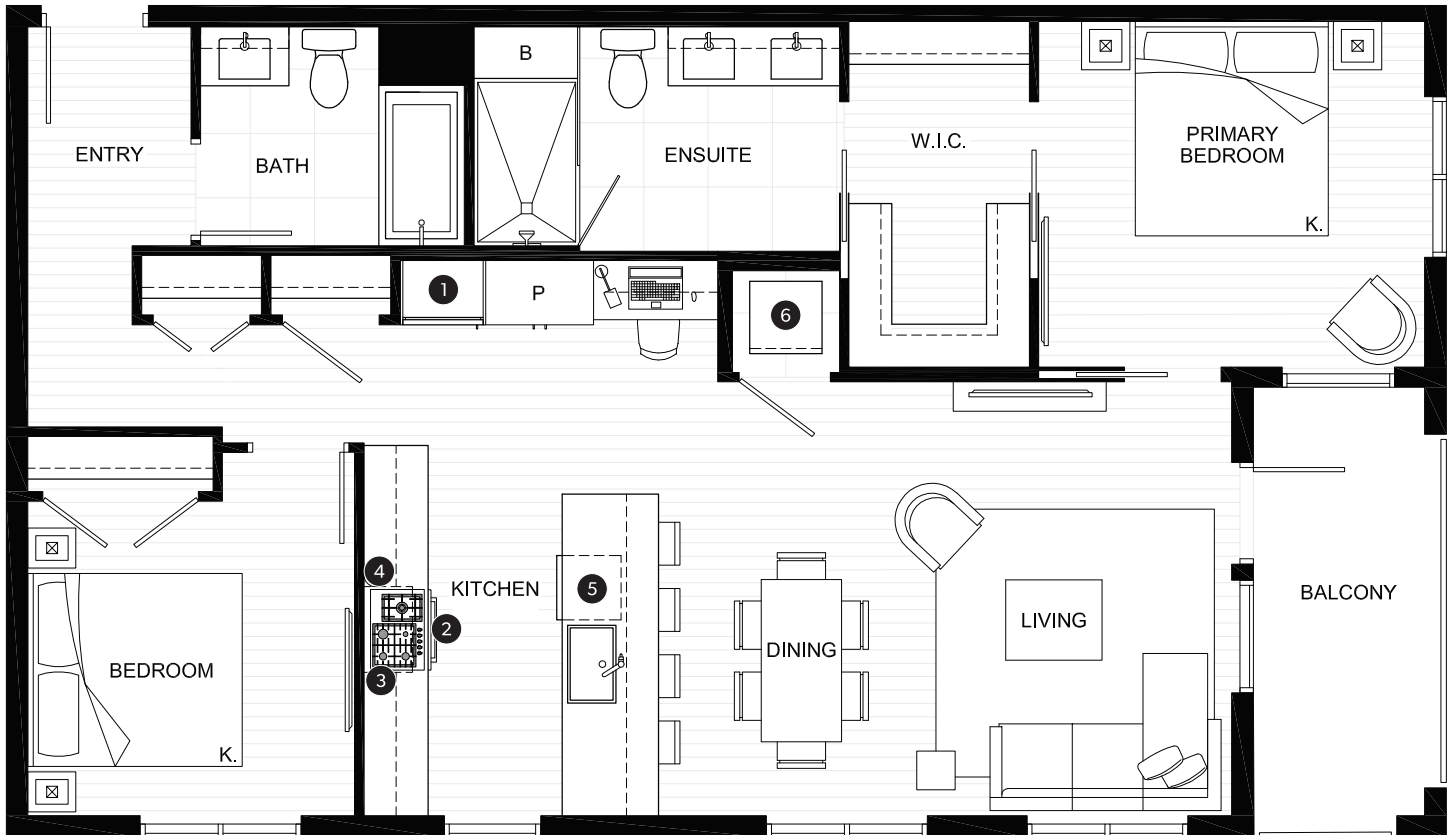

TWO BEDROOM SUITE

INDOOR AREA 990 SQ FT	OUTDOOR AREA 70-165 SQ FT
TOTAL AREA 1,060-1,155 SQ FT	

FEATURE LIST:

1. 30" Fulgor Milano Fridge
2. 30" Fulgor Milano Wall Oven
3. 30" Fulgor Milano Gas Cooktop
4. 30" Frigidaire Microhood Combo
5. 24" Fulgor Milano Dishwasher
6. High-Efficiency Full Size Washer and Dryer

TWO BEDROOM SUITE

INDOOR AREA 985-990 SQ FT	OUTDOOR AREA 70-220 SQ FT
TOTAL AREA 1,055-1,210 SQ FT	

FEATURE LIST:

1. 30" Fulgor Milano Fridge
2. 30" Fulgor Milano Wall Oven
3. 30" Fulgor Milano Gas Cooktop
4. 30" Frigidaire Microhood Combo
5. 24" Fulgor Milano Dishwasher
6. High-Efficiency Full Size Washer and Dryer

TWO BEDROOM SUITE

INDOOR AREA 1,020-1,100 SQ FT	OUTDOOR AREA 90 SQ FT
TOTAL AREA 1,110-1,190 SQ FT	

FEATURE LIST:

1. 30" Fulgor Milano Fridge
2. 30" Fulgor Milano Wall Oven
3. 30" Fulgor Milano Gas Cooktop
4. 30" Frigidaire Microhood Combo
5. 24" Fulgor Milano Dishwasher
6. High-Efficiency Full Size Washer and Dryer

TWO BEDROOM SUITE

INDOOR AREA 990-1,030 SQ FT	OUTDOOR AREA 70-220 SQ FT
TOTAL AREA 1,060-1,250 SQ FT	

FEATURE LIST:

1. 30" Fulgor Milano Fridge
2. 30" Fulgor Milano Wall Oven
3. 30" Fulgor Milano Gas Cooktop
4. 30" Frigidaire Microhood Combo
5. 24" Fulgor Milano Dishwasher
6. High-Efficiency Full Size Washer and Dryer