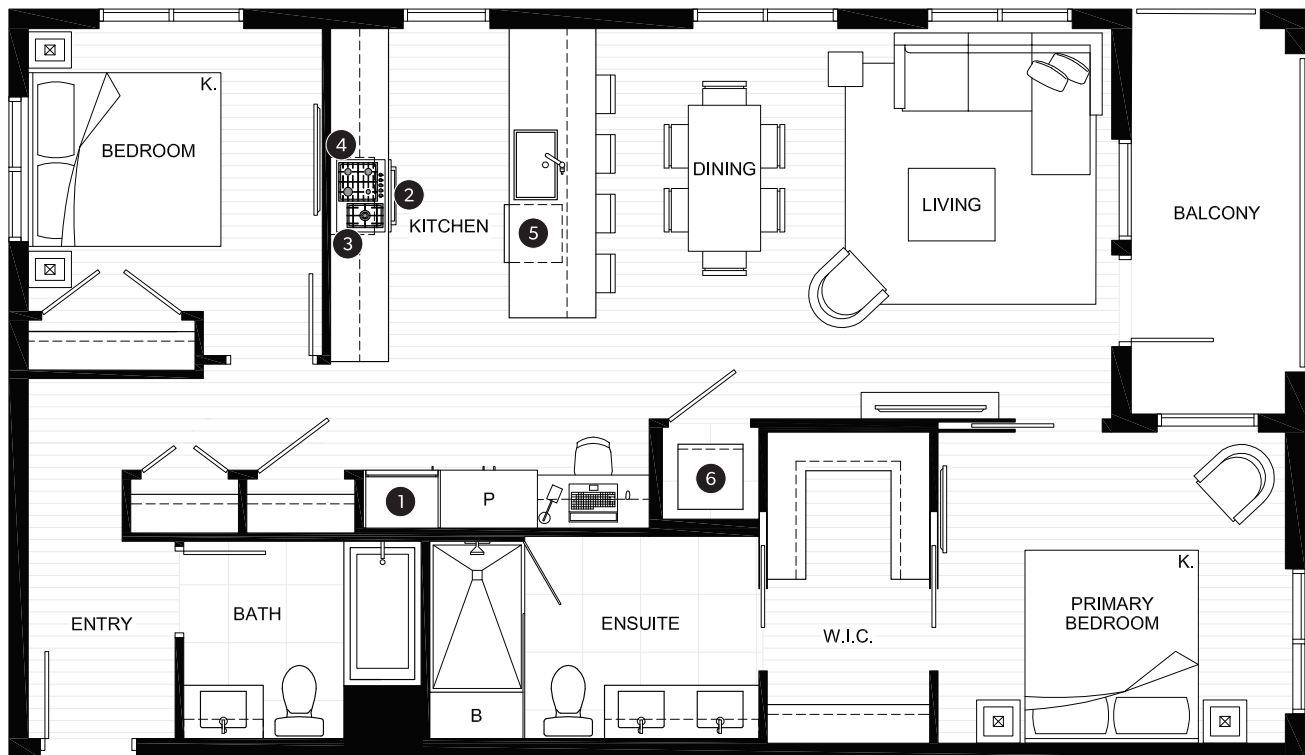

TWO BEDROOM SUITE

INDOOR AREA 990 SQ FT	OUTDOOR AREA 70-165 SQ FT
TOTAL AREA 1,060-1,155 SQ FT	

FEATURE LIST:

1. 30" Fulgor Milano Fridge
2. 30" Fulgor Milano Wall Oven
3. 30" Fulgor Milano Gas Cooktop
4. 30" Frigidaire Microhood Combo
5. 24" Fulgor Milano Dishwasher
6. High-Efficiency Full Size Washer and Dryer

TWO BEDROOM SUITE

INDOOR AREA 985-990 SQ FT	OUTDOOR AREA 70-220 SQ FT
TOTAL AREA 1,055-1,210 SQ FT	

FEATURE LIST:

1. 30" Fulgor Milano Fridge
2. 30" Fulgor Milano Wall Oven
3. 30" Fulgor Milano Gas Cooktop
4. 30" Frigidaire Microhood Combo
5. 24" Fulgor Milano Dishwasher
6. High-Efficiency Full Size Washer and Dryer

TWO BEDROOM SUITE

INDOOR AREA 1,020-1,100 SQ FT	OUTDOOR AREA 90 SQ FT
TOTAL AREA 1,110-1,190 SQ FT	

FEATURE LIST:

1. 30" Fulgor Milano Fridge
2. 30" Fulgor Milano Wall Oven
3. 30" Fulgor Milano Gas Cooktop
4. 30" Frigidaire Microhood Combo
5. 24" Fulgor Milano Dishwasher
6. High-Efficiency Full Size Washer and Dryer

TWO BEDROOM SUITE

INDOOR AREA 990-1,030 SQ FT	OUTDOOR AREA 70-220 SQ FT
TOTAL AREA 1,060-1,250 SQ FT	

FEATURE LIST:

1. 30" Fulgor Milano Fridge
2. 30" Fulgor Milano Wall Oven
3. 30" Fulgor Milano Gas Cooktop
4. 30" Frigidaire Microhood Combo
5. 24" Fulgor Milano Dishwasher
6. High-Efficiency Full Size Washer and Dryer