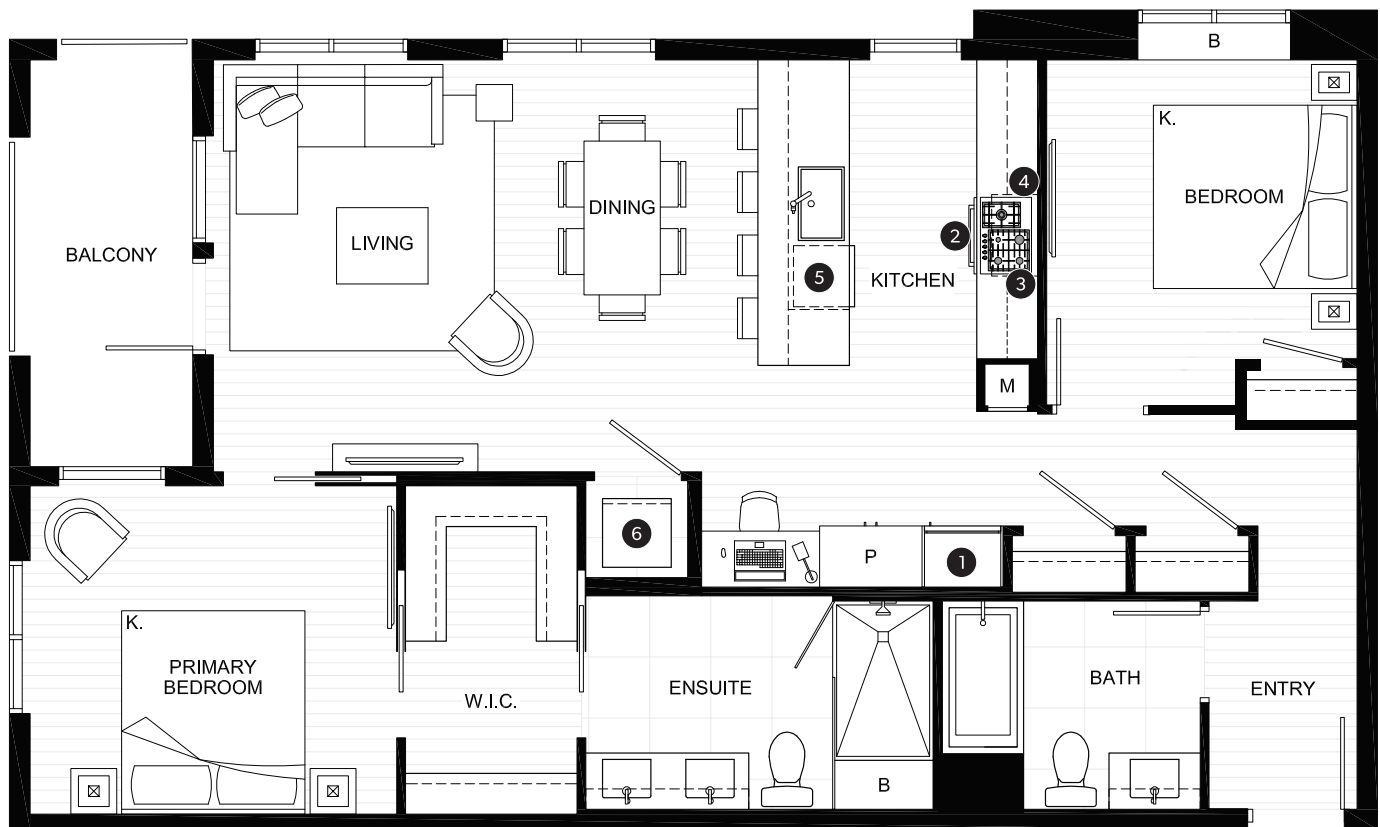

TWO BEDROOM SUITE

INDOOR AREA 985-990 SQ FT	OUTDOOR AREA 70-220 SQ FT
TOTAL AREA 1,055-1,210 SQ FT	

FEATURE LIST:

1. 30" Fulgor Milano Fridge
2. 30" Fulgor Milano Wall Oven
3. 30" Fulgor Milano Gas Cooktop
4. 30" Frigidaire Microhood Combo
5. 24" Fulgor Milano Dishwasher
6. High-Efficiency Full Size Washer and Dryer

TWO BEDROOM SUITE

INDOOR AREA 1,020-1,100 SQ FT	OUTDOOR AREA 90 SQ FT
TOTAL AREA 1,110-1,190 SQ FT	

FEATURE LIST:

1. 30" Fulgor Milano Fridge
2. 30" Fulgor Milano Wall Oven
3. 30" Fulgor Milano Gas Cooktop
4. 30" Frigidaire Microhood Combo
5. 24" Fulgor Milano Dishwasher
6. High-Efficiency Full Size Washer and Dryer

TWO BEDROOM SUITE

INDOOR AREA 990-1,030 SQ FT	OUTDOOR AREA 70-220 SQ FT
TOTAL AREA 1,060-1,250 SQ FT	

FEATURE LIST:

1. 30" Fulgor Milano Fridge
2. 30" Fulgor Milano Wall Oven
3. 30" Fulgor Milano Gas Cooktop
4. 30" Frigidaire Microhood Combo
5. 24" Fulgor Milano Dishwasher
6. High-Efficiency Full Size Washer and Dryer

TWO BEDROOM SUITE

INDOOR AREA	OUTDOOR AREA
1,010 SQ FT	70 SQ FT
TOTAL AREA	
1,080 SQ FT	

FEATURE LIST:

1. 30" Fulgor Milano Fridge
2. 30" Fulgor Milano Wall Oven
3. 30" Fulgor Milano Gas Cooktop
4. 30" Frigidaire Microhood Combo
5. 24" Fulgor Milano Dishwasher
6. High-Efficiency Full Size Washer and Dryer