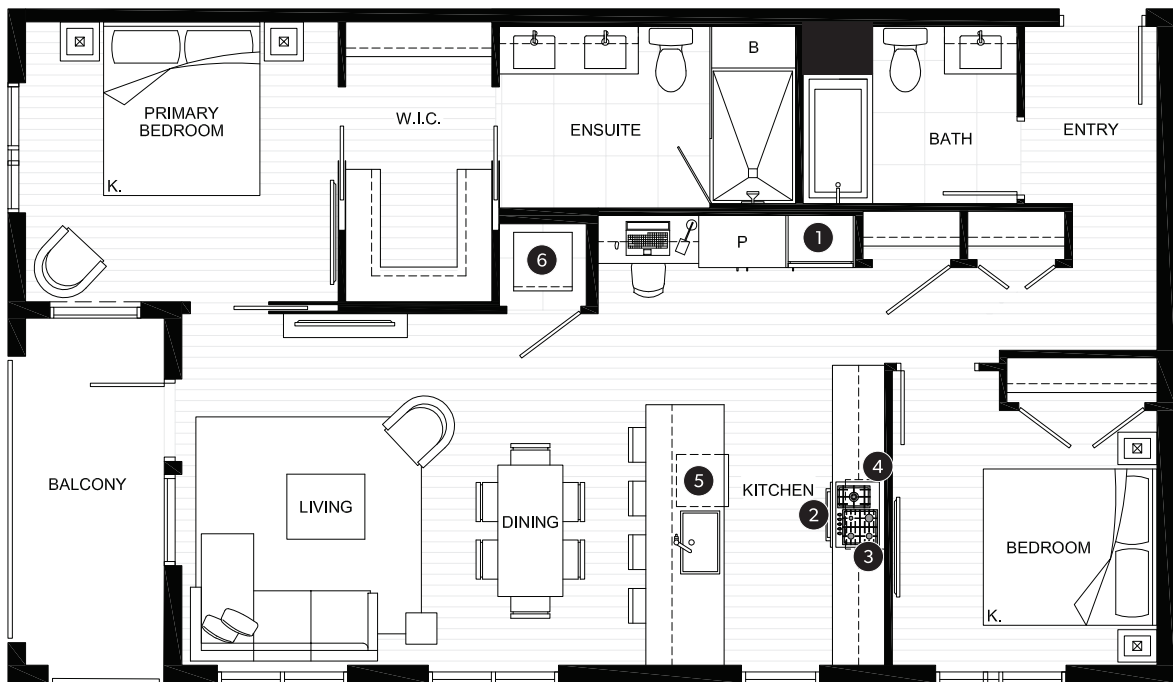

TWO BEDROOM SUITE

INDOOR AREA 990 SQ FT	OUTDOOR AREA 70-165 SQ FT
TOTAL AREA 1,060-1,155 SQ FT	

FEATURE LIST:

1. 30" Fulgor Milano Fridge
2. 30" Fulgor Milano Wall Oven
3. 30" Fulgor Milano Gas Cooktop
4. 30" Frigidaire Microhood Combo
5. 24" Fulgor Milano Dishwasher
6. High-Efficiency Full Size Washer and Dryer

TWO BEDROOM SUITE

INDOOR AREA 985-990 SQ FT	OUTDOOR AREA 70-220 SQ FT
TOTAL AREA 1,055-1,210 SQ FT	

FEATURE LIST:

1. 30" Fulgor Milano Fridge
2. 30" Fulgor Milano Wall Oven
3. 30" Fulgor Milano Gas Cooktop
4. 30" Frigidaire Microhood Combo
5. 24" Fulgor Milano Dishwasher
6. High-Efficiency Full Size Washer and Dryer

TWO BEDROOM SUITE

INDOOR AREA 1,020-1,100 SQ FT	OUTDOOR AREA 90 SQ FT
TOTAL AREA 1,110-1,190 SQ FT	

FEATURE LIST:

1. 30" Fulgor Milano Fridge
2. 30" Fulgor Milano Wall Oven
3. 30" Fulgor Milano Gas Cooktop
4. 30" Frigidaire Microhood Combo
5. 24" Fulgor Milano Dishwasher
6. High-Efficiency Full Size Washer and Dryer

TWO BEDROOM SUITE

INDOOR AREA 990-1,030 SQ FT	OUTDOOR AREA 70-220 SQ FT
TOTAL AREA 1,060-1,250 SQ FT	

FEATURE LIST:

1. 30" Fulgor Milano Fridge
2. 30" Fulgor Milano Wall Oven
3. 30" Fulgor Milano Gas Cooktop
4. 30" Frigidaire Microhood Combo
5. 24" Fulgor Milano Dishwasher
6. High-Efficiency Full Size Washer and Dryer