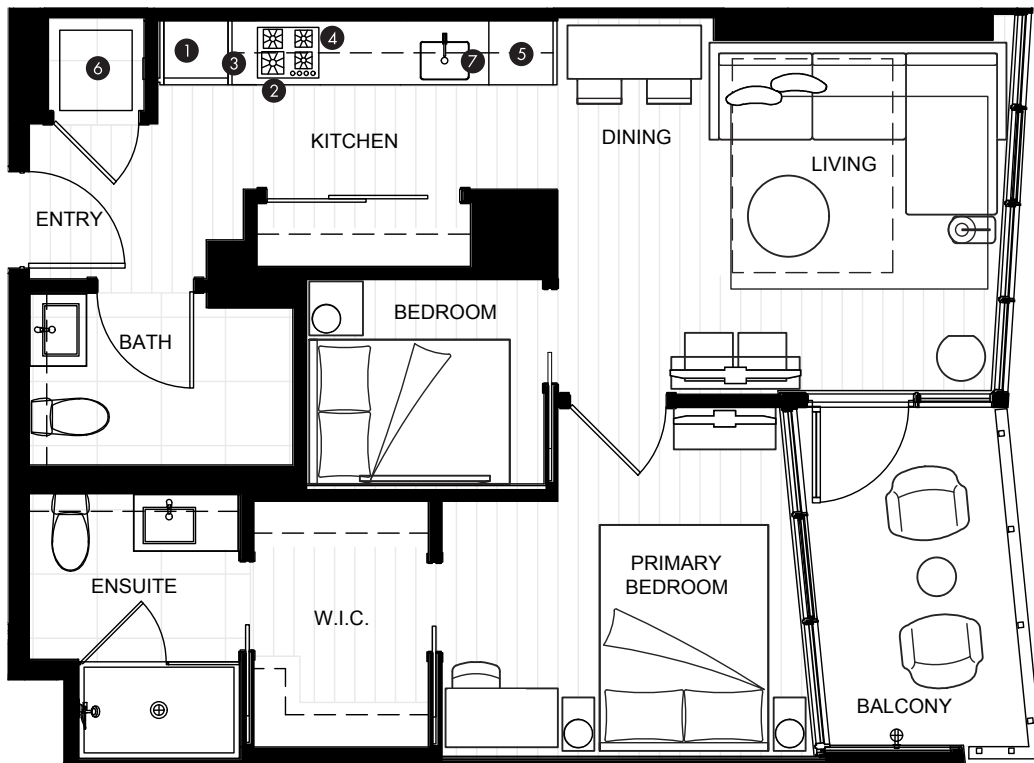

JUNIOR TWO BEDROOM SUITE

INDOOR AREA 709 SQ FT	OUTDOOR AREA 72 SQ FT
TOTAL AREA 781 SQ FT	

FEATURE LIST:

1. 22" Blomberg Integrated Fridge
2. 24" Fulgor Milano Convection Oven
3. 24" Fulgor Milano 4 Burner Gas Cooktop
4. 24" Haier Microhood Combo
5. 24" Fulgor Milano Integrated Dishwasher
6. LG Full Size Washer and Dryer
7. Sink Disposal

The developer reserves the right to make minor modifications to suite and furniture layout, specifications and floor plans should they be necessary to maintain the high standards of this community. Square footage are based on preliminary measurements and are approximate. E & O.E.

JUNIOR TWO BEDROOM SUITE

INDOOR AREA 666 SQ FT	OUTDOOR AREA 62 SQ FT
TOTAL AREA 728 SQ FT	

FEATURE LIST:

1. 22" Blomberg Integrated Fridge
2. 24" Fulgor Milano Convection Oven
3. 24" Fulgor Milano 4 Burner Gas Cooktop
4. 24" Haier Microhood Combo
5. 24" Fulgor Milano Integrated Dishwasher
6. LG Full Size Washer and Dryer
7. Sink Disposal