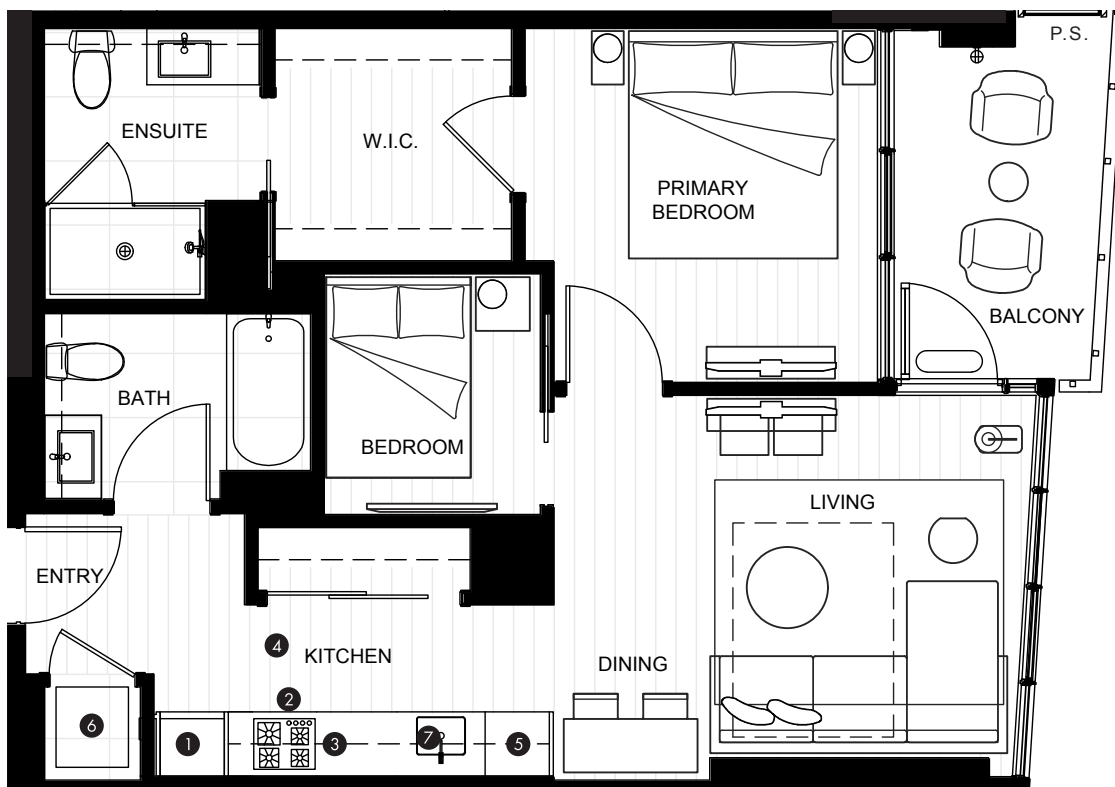

JUNIOR TWO BEDROOM SUITE

INDOOR AREA 709 SQ FT	OUTDOOR AREA 72 SQ FT
TOTAL AREA 781 SQ FT	

FEATURE LIST:

1. 22" Blomberg Integrated Fridge
2. 24" Fulgor Milano Convection Oven
3. 24" Fulgor Milano 4 Burner Gas Cooktop
4. 24" Haier Microhood Combo
5. 24" Fulgor Milano Integrated Dishwasher
6. LG Full Size Washer and Dryer
7. Sink Disposal

The developer reserves the right to make minor modifications to suite and furniture layout, specifications and floor plans should they be necessary to maintain the high standards of this community. Square footage are based on preliminary measurements and are approximate. E & O.E.

JUNIOR TWO BEDROOM SUITE

INDOOR AREA 666 SQ FT	OUTDOOR AREA 62 SQ FT
TOTAL AREA 728 SQ FT	

FEATURE LIST:

1. 22" Blomberg Integrated Fridge
2. 24" Fulgor Milano Convection Oven
3. 24" Fulgor Milano 4 Burner Gas Cooktop
4. 24" Haier Microhood Combo
5. 24" Fulgor Milano Integrated Dishwasher
6. LG Full Size Washer and Dryer
7. Sink Disposal