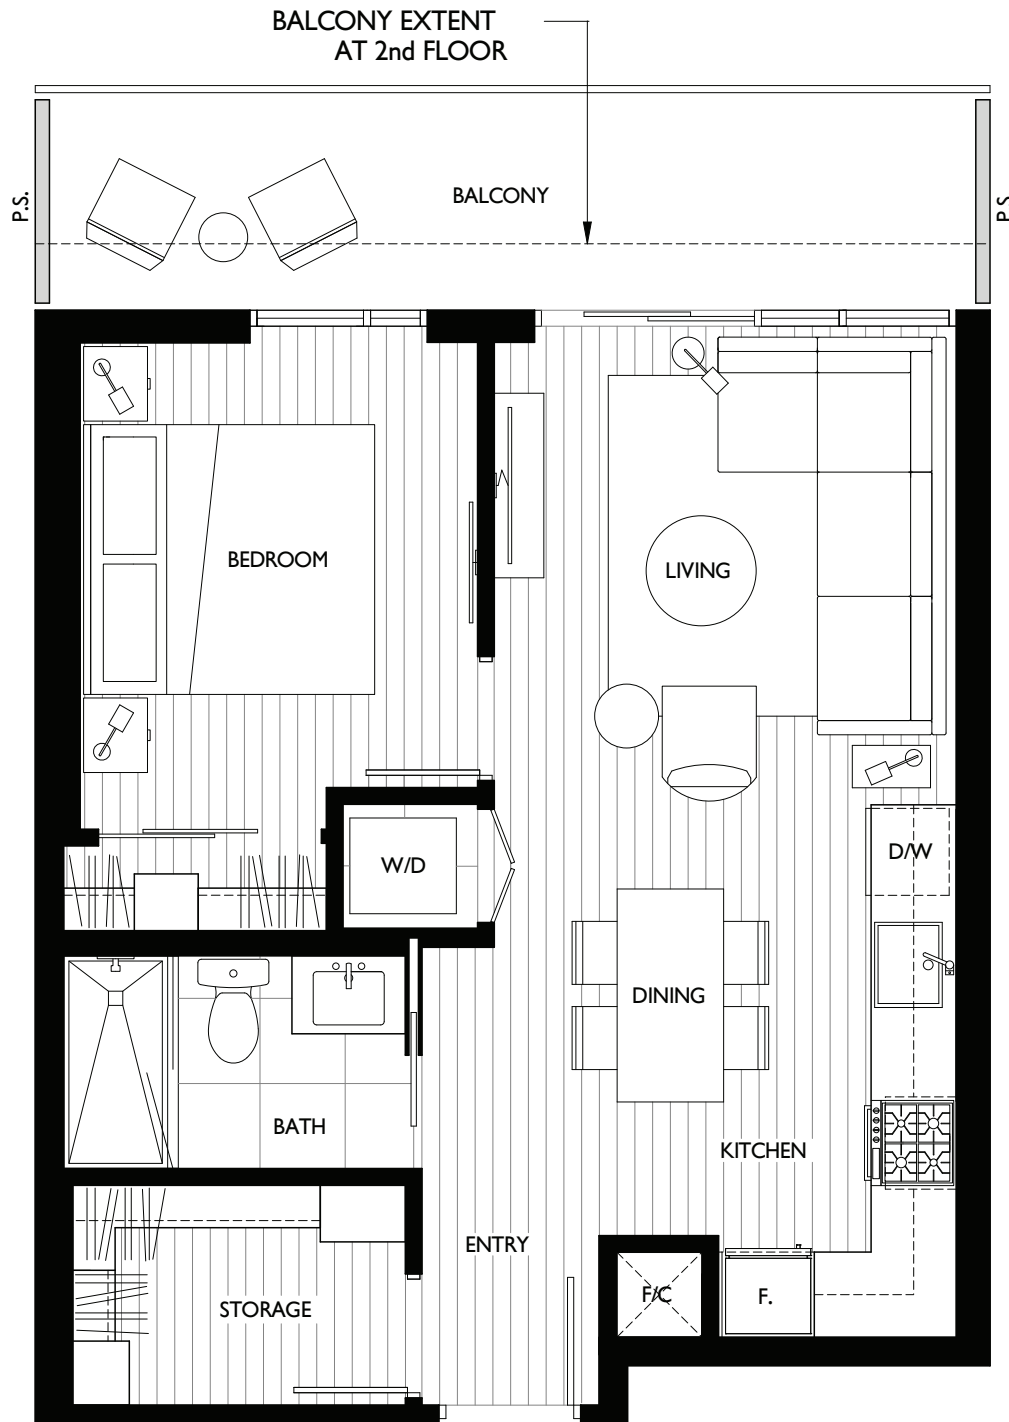

DELUXE 1 BEDROOM SUITE

LIVING 565 SQ FT

The developer reserves the right to make minor modifications to suite and furniture layout, specifications and floor plans should they be necessary to maintain the high standards of this community. Square footage are based on preliminary measurements and are approximate. E & O.E.