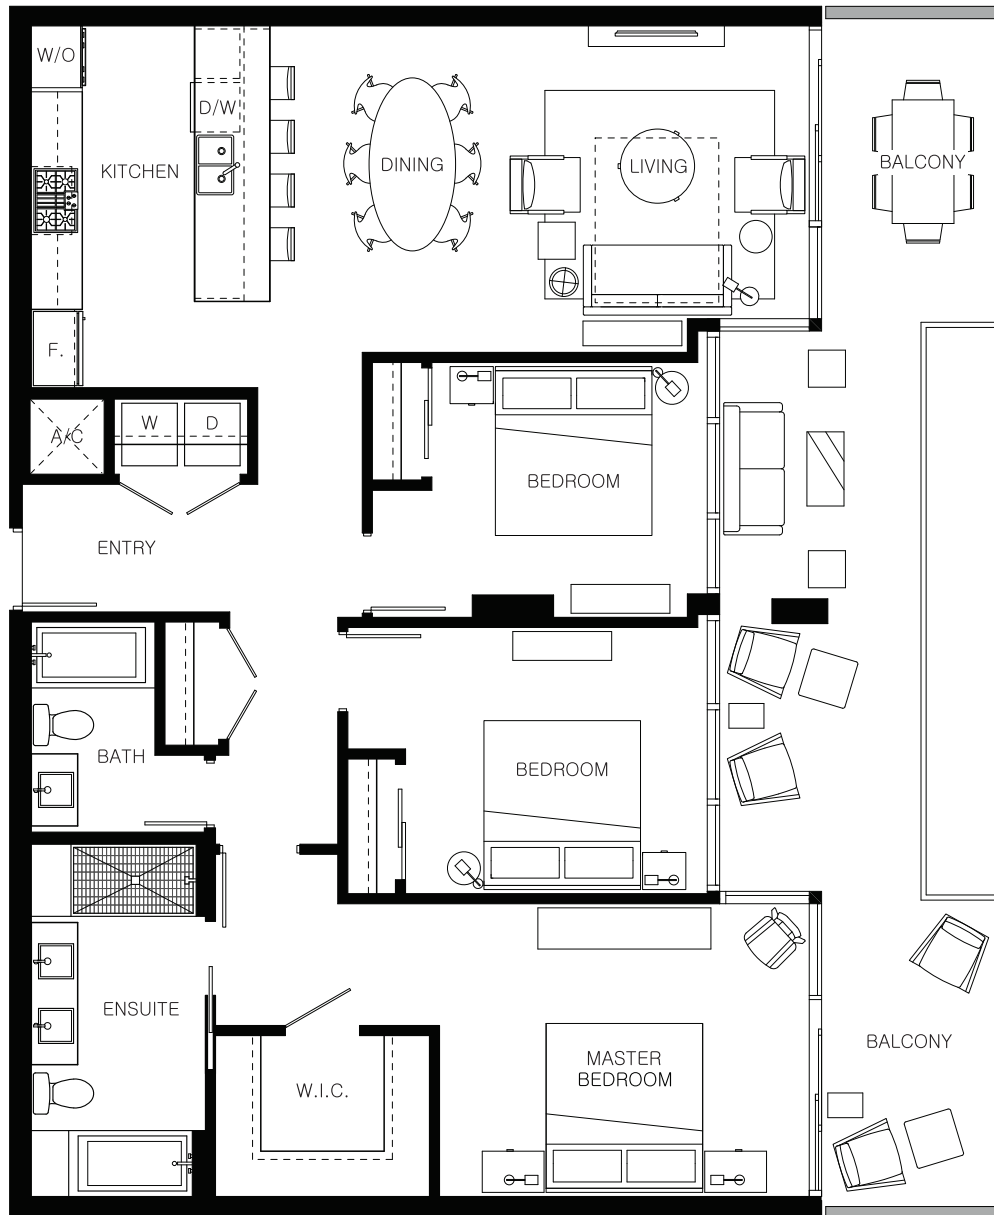

## 3 BEDROOM SUITE

LIVING 1,500 SQ FT

The developer reserves the right to make minor modifications to suite and furniture layout, specifications and floor plans should they be necessary to maintain the high standards of this community. Square footage are based on preliminary measurements and are approximate. E & O.E.

## DELUXE 3 BEDROOM SUITE

LIVING 1,840 SQ FT

The developer reserves the right to make minor modifications to suite and furniture layout, specifications and floor plans should they be necessary to maintain the high standards of this community. Square footage are based on preliminary measurements and are approximate. E & O.E.

## EXECUTIVE 3 BEDROOM SUITE

LIVING 2,100 SQ FT

The developer reserves the right to make minor modifications to suite and furniture layout, specifications and floor plans should they be necessary to maintain the high standards of this community. Square footage are based on preliminary measurements and are approximate. E & O.E.