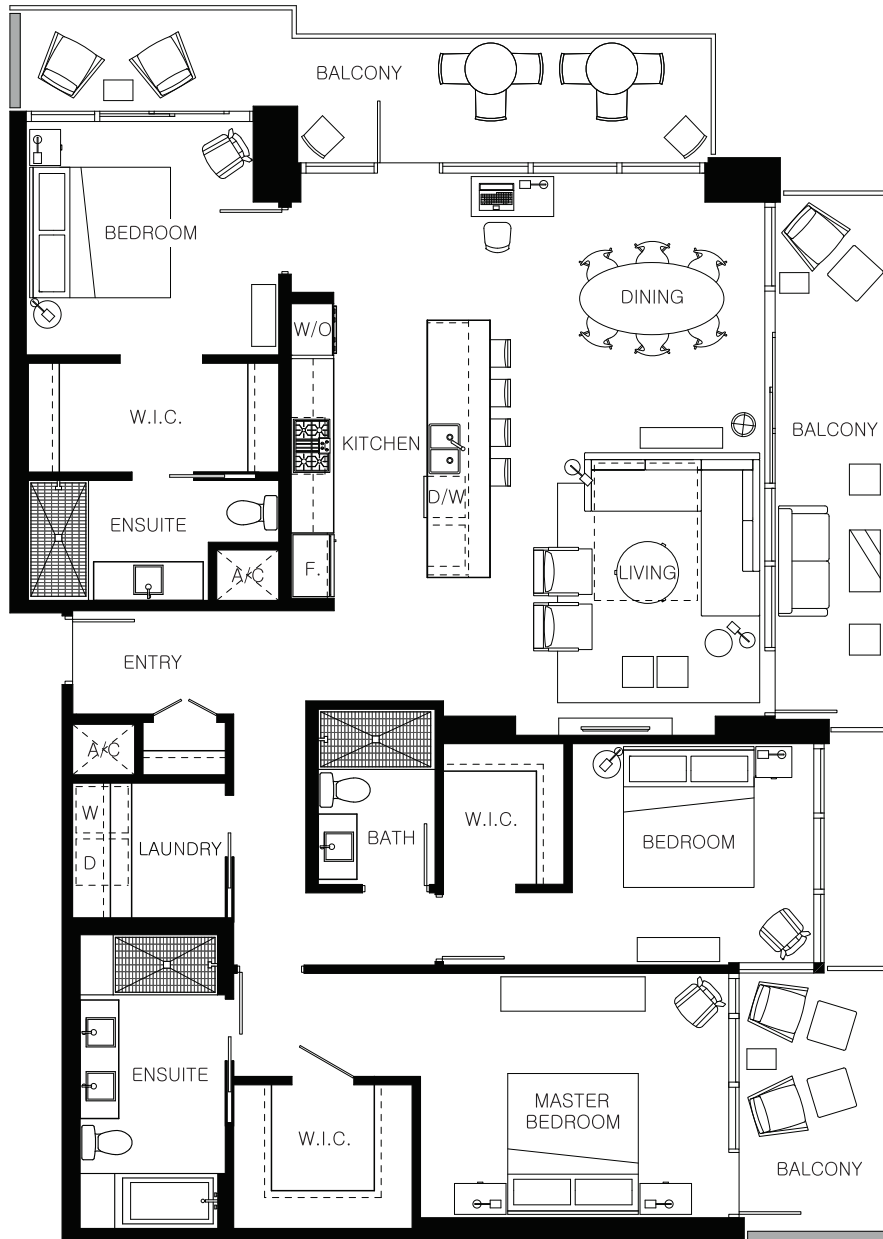

## 3 BEDROOM SUITE

LIVING 1,500 SQ FT

The developer reserves the right to make minor modifications to suite and furniture layout, specifications and floor plans should they be necessary to maintain the high standards of this community. Square footage are based on preliminary measurements and are approximate. E & O.E.

## DELUXE 3 BEDROOM SUITE

LIVING 1,840 SQ FT

The developer reserves the right to make minor modifications to suite and furniture layout, specifications and floor plans should they be necessary to maintain the high standards of this community. Square footage are based on preliminary measurements and are approximate. E & O.E.

## EXECUTIVE 3 BEDROOM SUITE

LIVING 2,100 SQ FT

The developer reserves the right to make minor modifications to suite and furniture layout, specifications and floor plans should they be necessary to maintain the high standards of this community. Square footage are based on preliminary measurements and are approximate. E & O.E.