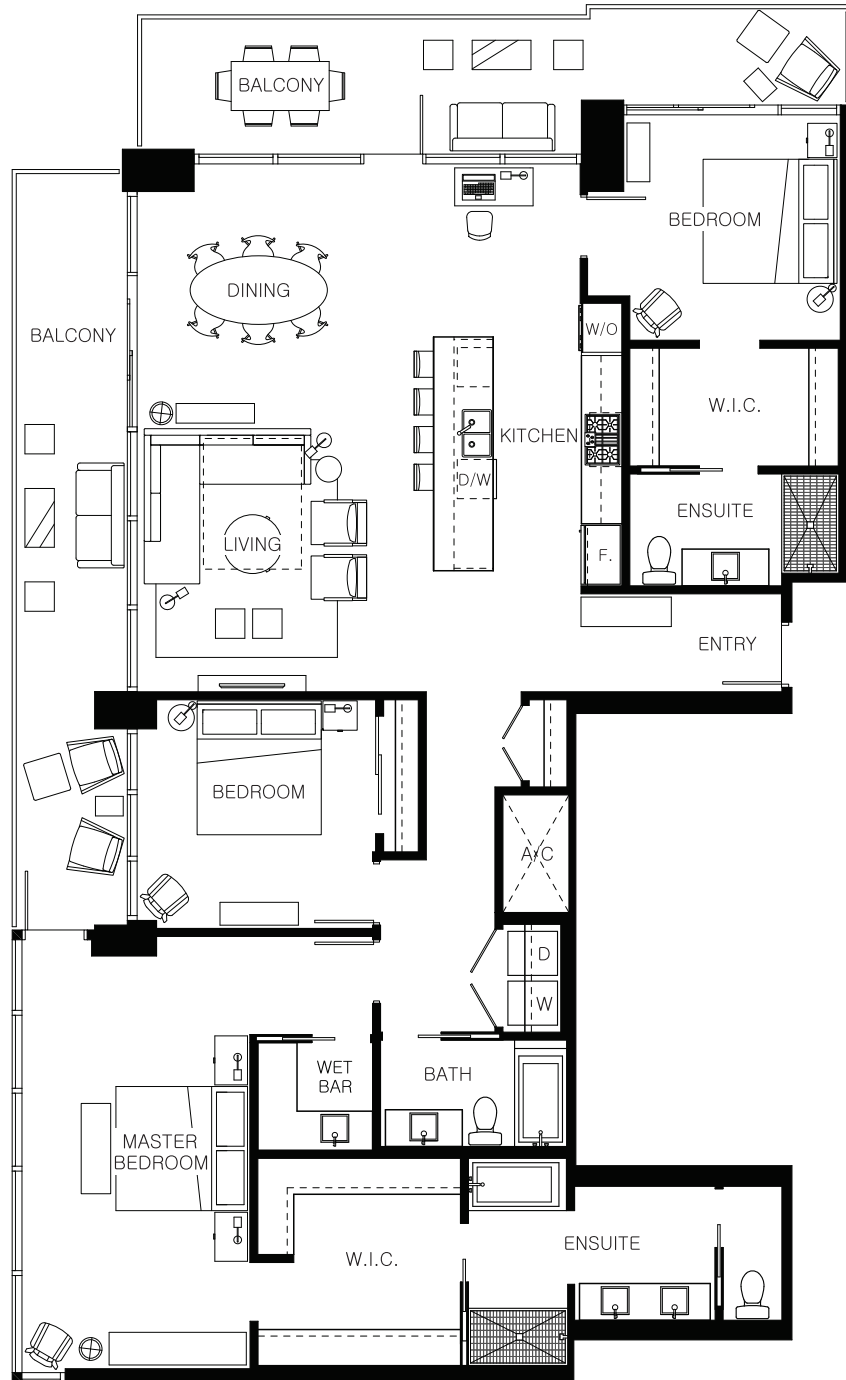

## 3 BEDROOM SUITE

LIVING 1,500 SQ FT

The developer reserves the right to make minor modifications to suite and furniture layout, specifications and floor plans should they be necessary to maintain the high standards of this community. Square footage are based on preliminary measurements and are approximate. E & O.E.

## DELUXE 3 BEDROOM SUITE

LIVING 1,840 SQ FT

The developer reserves the right to make minor modifications to suite and furniture layout, specifications and floor plans should they be necessary to maintain the high standards of this community. Square footage are based on preliminary measurements and are approximate. E & O.E.

## EXECUTIVE 3 BEDROOM SUITE

LIVING 2,100 SQ FT

The developer reserves the right to make minor modifications to suite and furniture layout, specifications and floor plans should they be necessary to maintain the high standards of this community. Square footage are based on preliminary measurements and are approximate. E & O.E.