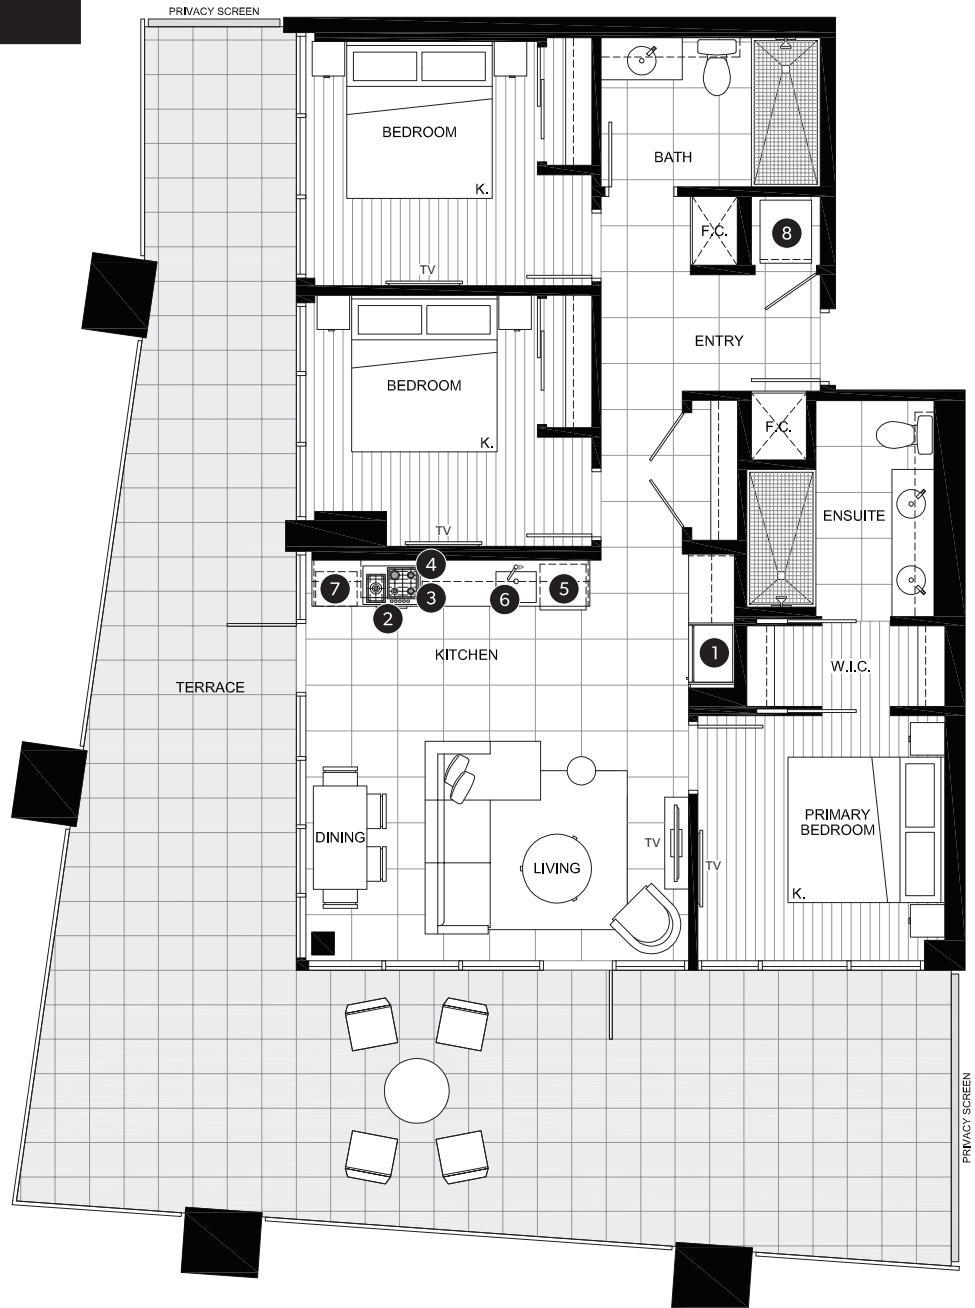

EXECUTIVE THREE BEDROOM

INDOOR AREA 1,062 SQ FT	OUTDOOR AREA 785 SQ FT
TOTAL AREA 1,847 SQ FT	

FEATURE LIST:

1. 22" Blomberg Integrated Fridge
2. 24" Fulgor Milano Convection Oven
3. 24" Fulgor Milano 4 Burner Gas Cooktop
4. 24" Faber Cristal Slide-Out Hoodfan
5. Blomberg Integrated Dishwasher
6. Sink Disposal
7. Microwave
8. Full Size Washer and Dryer

The developer reserves the right to make minor modifications to suite and furniture layout, specifications and floor plans should they be necessary to maintain the high standards of this community. Square footage are based on preliminary measurements and are approximate. E & O.E.