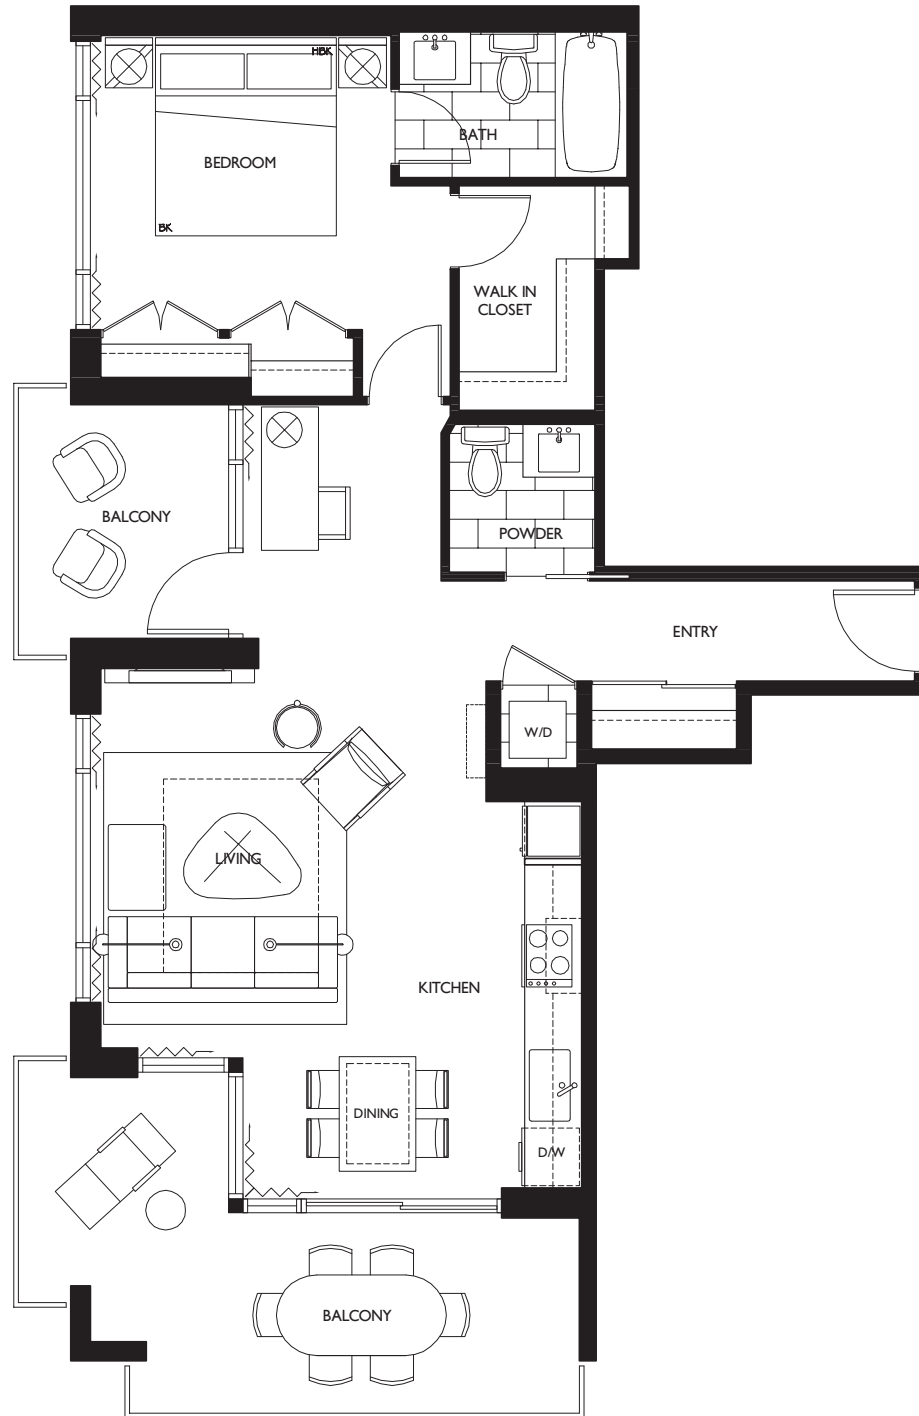

1 BEDROOM SUITE

LIVING 617 SQ FT

The developer reserves the right to make minor modifications to suite and furniture layout, specifications and floor plans should they be necessary to maintain the high standards of this community. Square footage are based on preliminary measurements and are approximate. E & O.E.

1 BEDROOM SUITE

LIVING 695 SQ FT

The developer reserves the right to make minor modifications to suite and furniture layout, specifications and floor plans should they be necessary to maintain the high standards of this community. Square footage are based on preliminary measurements and are approximate. E & O.E.

1 BEDROOM SUITE

LIVING 764 SQ FT

The developer reserves the right to make minor modifications to suite and furniture layout, specifications and floor plans should they be necessary to maintain the high standards of this community. Square footage are based on preliminary measurements and are approximate. E & O.E.