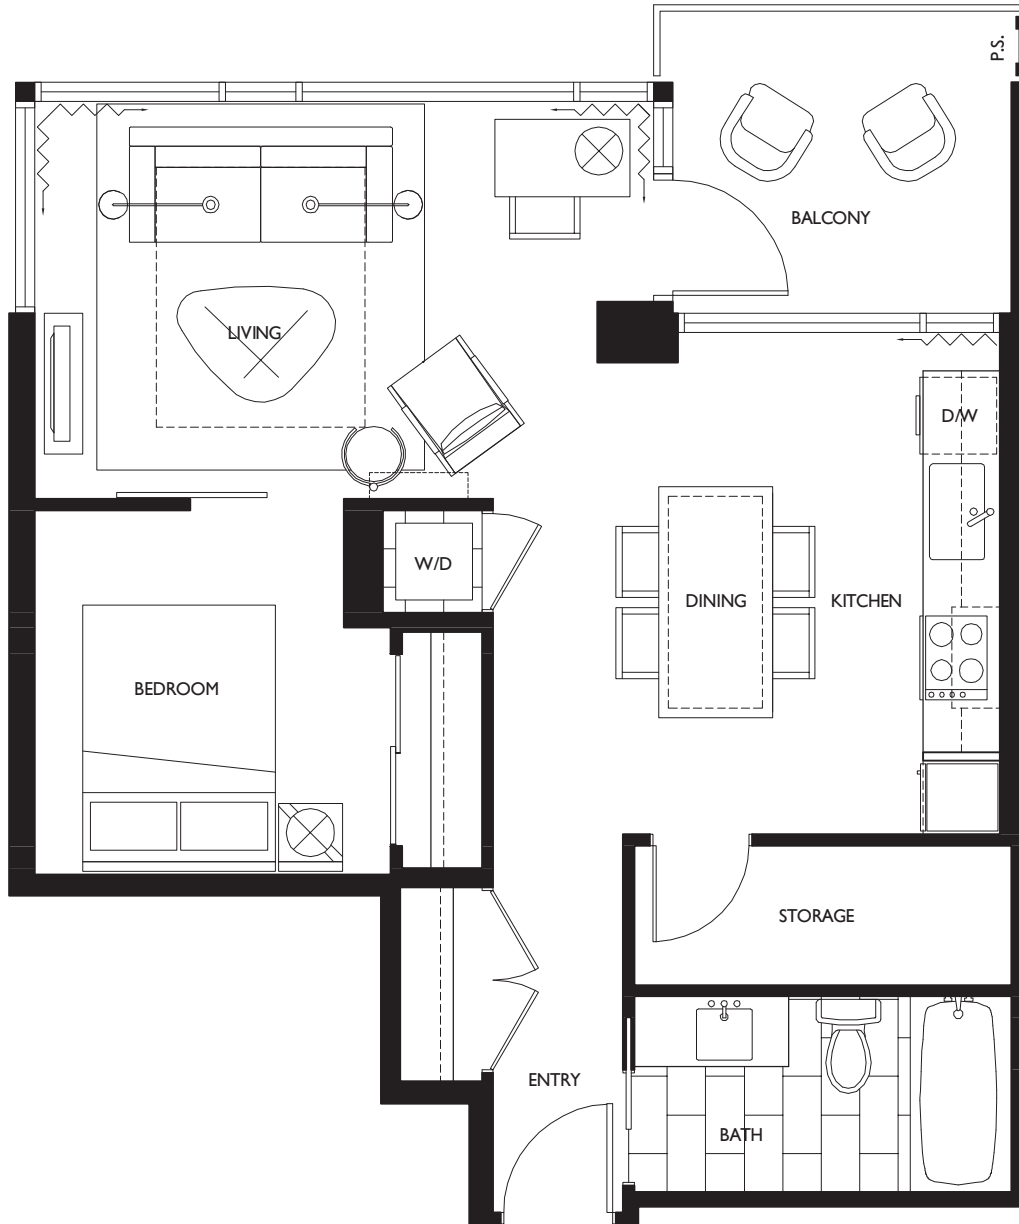

1 BEDROOM SUITE

LIVING 617 SQ FT

The developer reserves the right to make minor modifications to suite and furniture layout, specifications and floor plans should they be necessary to maintain the high standards of this community. Square footage are based on preliminary measurements and are approximate. E & O.E.

1 BEDROOM SUITE

LIVING 695 SQ FT

The developer reserves the right to make minor modifications to suite and furniture layout, specifications and floor plans should they be necessary to maintain the high standards of this community. Square footage are based on preliminary measurements and are approximate. E & O.E.

1 BEDROOM SUITE

LIVING 764 SQ FT

The developer reserves the right to make minor modifications to suite and furniture layout, specifications and floor plans should they be necessary to maintain the high standards of this community. Square footage are based on preliminary measurements and are approximate. E & O.E.