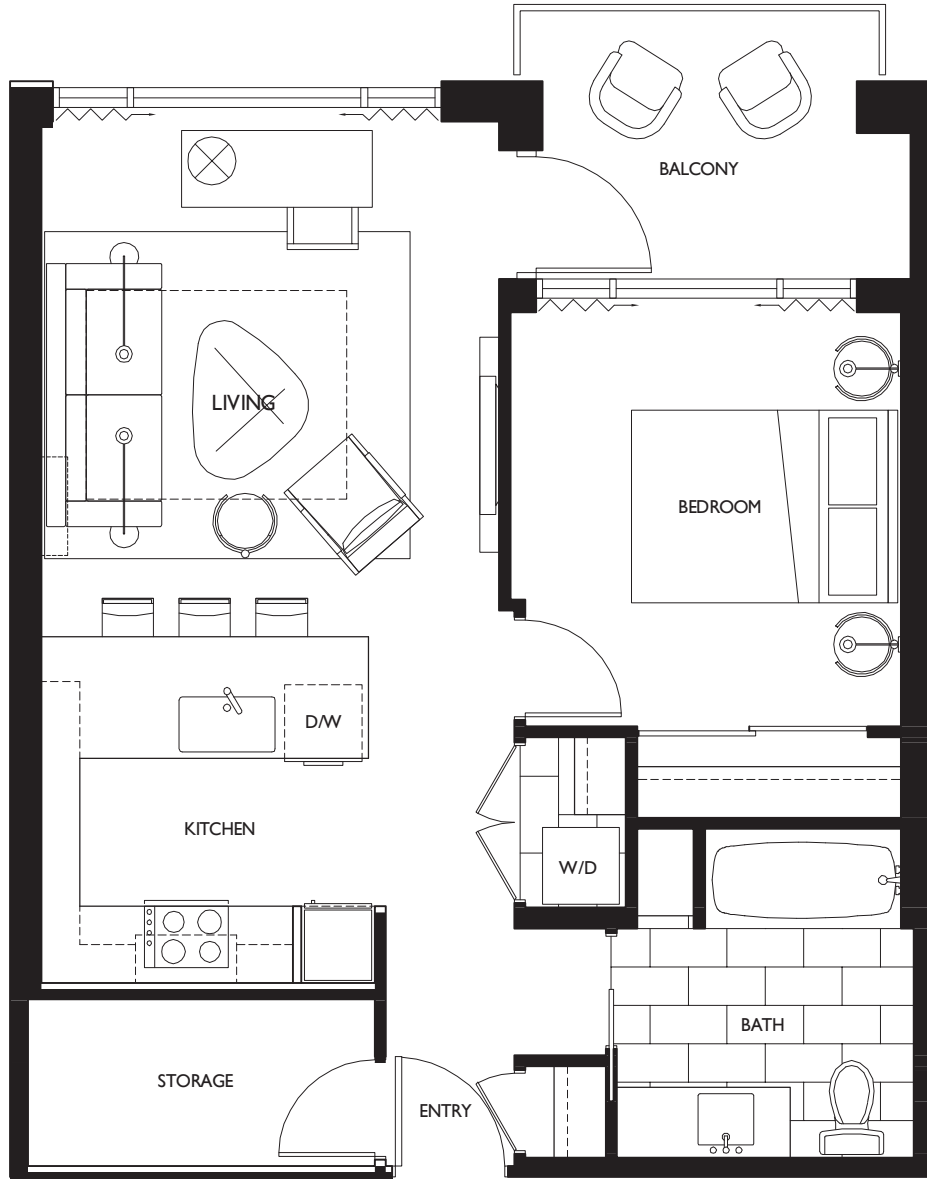

1 BEDROOM SUITE

LIVING 617 SQ FT

The developer reserves the right to make minor modifications to suite and furniture layout, specifications and floor plans should they be necessary to maintain the high standards of this community. Square footage are based on preliminary measurements and are approximate. E & O.E.

1 BEDROOM SUITE

LIVING 695 SQ FT

The developer reserves the right to make minor modifications to suite and furniture layout, specifications and floor plans should they be necessary to maintain the high standards of this community. Square footage are based on preliminary measurements and are approximate. E & O.E.

1 BEDROOM SUITE

LIVING 764 SQ FT

The developer reserves the right to make minor modifications to suite and furniture layout, specifications and floor plans should they be necessary to maintain the high standards of this community. Square footage are based on preliminary measurements and are approximate. E & O.E.